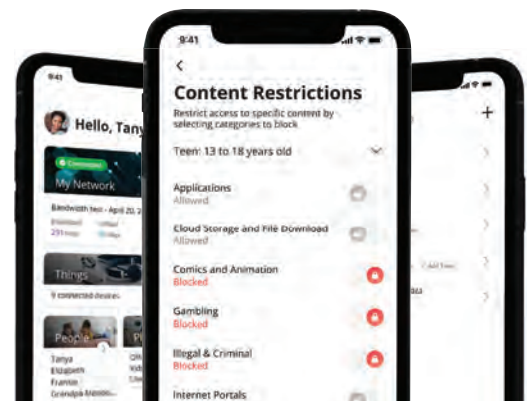

Everyone deserves a **PREMIER EXPERIENCE**

SENIOR SURFER[^]

A value-packed experience for the casual user:

- Surf social media
- Shop online
- Check email
- Read the news
- Dedicated HelpDesk support

A la carte phone pricing applies[^]

- Professional home WiFi mapping for maximum coverage and performance
- GigaSpire router installation and WiFi setup

PROFESSIONAL SUPPORT:

- Automatic router enhancements and software updates
- Free router repair and replacement
- Dedicated support from the Premier HelpDesk team

GigaSpire **\$10.00** /month

EXTEND YOUR WIFI Gigamesh WiFi Extender **\$4.00** /unit/month

Extend your WiFi experience inside and outside your home with a GigaMesh.

BE THE GUARDIAN OF YOUR HOME

with the **FREE** PremierHQ mobile app

THE INTERNET CAN BE A SCARY PLACE, AND IT DOESN'T COME WITH A SAFETY MANUAL.

TOTAL CONTROL AND MANAGEMENT OF YOUR INTERNET

- Manage WiFi network & connected devices
- Allow/Deny Internet access for individual devices
- Set content, app and website filters
- Schedule screentime for kids
- Create a separate WiFi network for guests
- Give certain devices first dibs on bandwidth
- Stop threats with built-in virus & malware protection