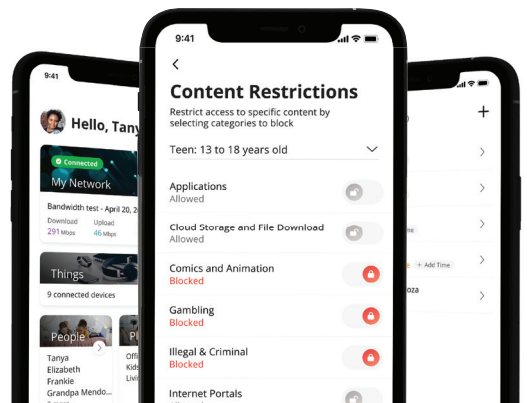

Everyone deserves a **PREMIER EXPERIENCE**

SENIOR SURFER[^]

A value-packed experience for the casual user:

- Surf social media
- Shop online
- Check email
- Read the news
- Dedicated HelpDesk support

A la carte phone pricing applies[^]

\$103.95 /month

1 GBPS DOWNLOAD | 1 GBPS UPLOAD*

THE ULTIMATE WIFI EXPERIENCE

The GigaSpire router is designed to meet the demands of the modern connected home.

PERSONALIZED WIFI EXPERIENCE:

- Professional home WiFi mapping for maximum coverage and performance
- GigaSpire router installation and WiFi setup

Extend your WiFi experience inside and outside your home with a GigaMesh.

BE THE GUARDIAN OF YOUR HOME with the **FREE** PremierHQ mobile app

THE INTERNET CAN BE A SCARY PLACE, AND IT DOESN'T COME WITH A SAFETY MANUAL.

TOTAL CONTROL AND MANAGEMENT OF YOUR INTERNET

- Manage WiFi network & connected devices
- Allow/Deny Internet access for individual devices
- Set content, app and website filters
- Schedule screentime for kids
- Create a separate WiFi network for guests
- Give certain devices first dibs on bandwidth
- Stop threats with built-in virus & malware protection