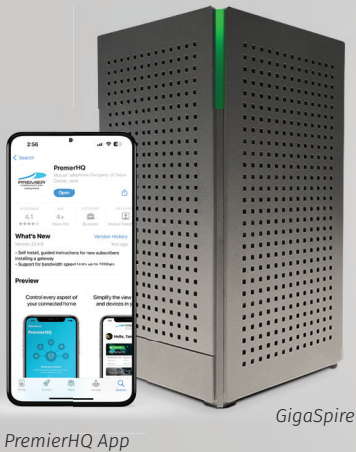

\$83.95 /month

500 MBPS DOWNLOAD | 500 MBPS UPLOAD*

POWERHOUSE PRO

A pro-level advantage designed to remove obstacles between you and success:

- Work-from-home connectivity
- Low lag for smooth, jitter-free gaming
- Seamless file uploads (Office365, Google Drive, Dropbox)
- Real-time virtual collaboration (Zoom, Teams, Slack, SmartSheet)
- VR headsets (Meta Quest, Playstation)
- Device prioritization with PremierHQ app[^]
- Dedicated HelpDesk support

\$103.95 /month

1 GBPS DOWNLOAD | 1 GBPS UPLOAD*

THE ULTIMATE WIFI EXPERIENCE

The GigaSpire router is designed to meet the demands of the modern connected home.

PERSONALIZED WIFI EXPERIENCE:

- Professional home WiFi mapping for maximum coverage and performance
- GigaSpire router installation and WiFi setup